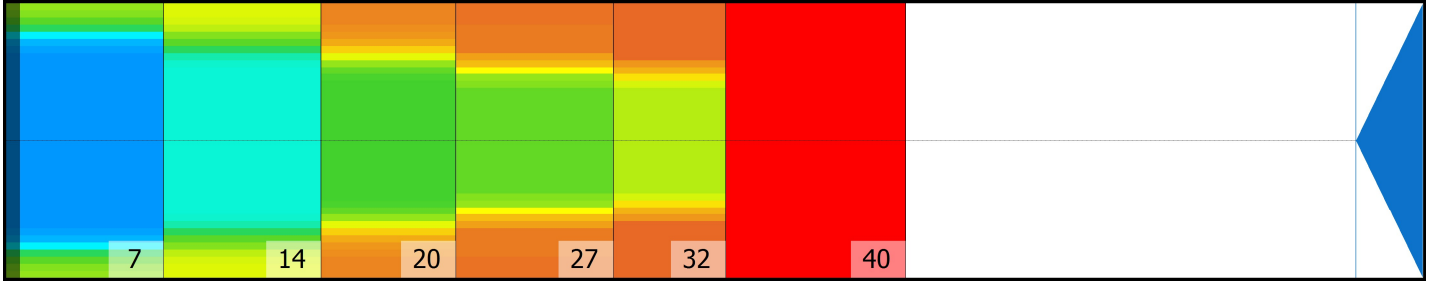

NAVIGATOR 11

Conditioner:

Cleaner:

Zone Configuration

Cleaner Stop

Volume: 23.56

Mode: Clean and Condition

Speed: Max Clean

Start Cleaner Spray: 0 feet

Start Squeegee: 0 feet

Start Conditioning: 6 Inches

Split Pattern: No

Zone 1	Avg	Ratio	Zone 2	Avg	Ratio	Zone 3	Avg	Ratio	Zone 4	Avg	Ratio
Left	68.40	1.24 : 1	Left	40.60	1.72 : 1	Left	15.00	3.20 : 1	Left	10.80	4.07 : 1
Right	68.40	1.24 : 1	Right	40.60	1.72 : 1	Right	15.00	3.20 : 1	Right	10.80	4.07 : 1
Center	85.00		Center	70.00		Center	48.00		Center	44.00	
Zone 5	Avg	Ratio	Zone 6	Avg	Ratio						
Left	9.00	3.78 : 1	Left	0.00	1.00 : 1						
Right	9.00	3.78 : 1	Right	0.00	1.00 : 1						
Center	34.00		Center	0.00							