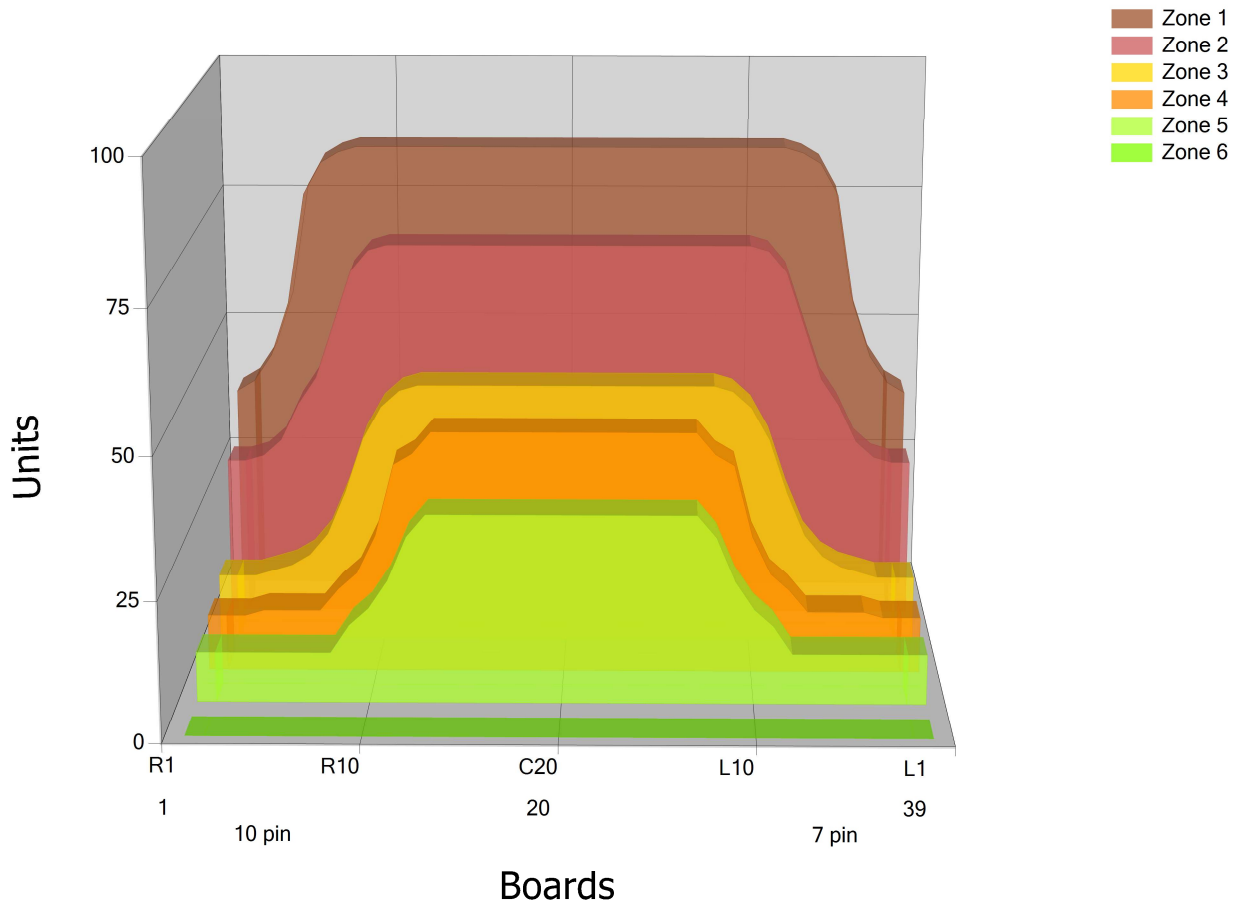

NAVIGATOR 11

Conditioner:

Cleaner:

Zone Configuration

Cleaner Stop

Volume: 23.56

Mode: Clean and Condition

Speed: Max Clean

Start Cleaner Spray: 0 feet

Start Squeegee: 0 feet

Start Conditioning: 6 Inches

Split Pattern: No

Zone 1	Avg	Ratio	Zone 2	Avg	Ratio	Zone 3	Avg	Ratio	Zone 4	Avg	Ratio
Left	68.40	1.24 : 1	Left	40.60	1.72 : 1	Left	15.00	3.20 : 1	Left	10.80	4.07 : 1
Right	68.40	1.24 : 1	Right	40.60	1.72 : 1	Right	15.00	3.20 : 1	Right	10.80	4.07 : 1
Center	85.00		Center	70.00		Center	48.00		Center	44.00	
Zone 5	Avg	Ratio	Zone 6	Avg	Ratio						
Left	9.00	3.78 : 1	Left	0.00	1.00 : 1						
Right	9.00	3.78 : 1	Right	0.00	1.00 : 1						
Center	34.00		Center	0.00							

Volume by Board