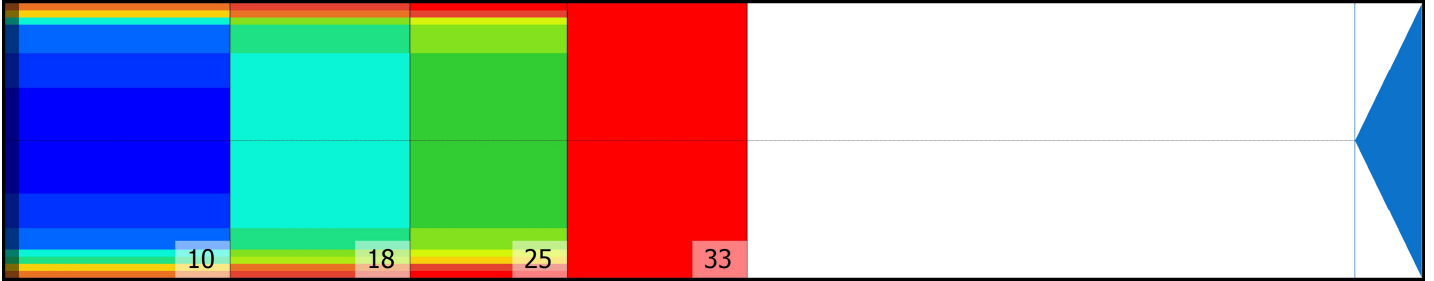

PBA CHEETAH

Conditioner:

Cleaner:

Zone Configuration

Cleaner Stop

Volume: 26.51

Mode: Clean and Condition

Speed: Max Clean

Start Cleaner Spray: 0 feet

Start Squeegee: 0 feet

Start Conditioning: 6 Inches

Split Pattern: No

Zone 1	Avg	Ratio	Zone 2	Avg	Ratio	Zone 3	Avg	Ratio	Zone 4	Avg	Ratio
Left	86.00	1.16 : 1	Left	56.00	1.25 : 1	Left	38.00	1.32 : 1	Left	0.00	1.00 : 1
Right	80.00	1.25 : 1	Right	51.00	1.37 : 1	Right	34.00	1.47 : 1	Right	0.00	1.00 : 1
Center	100.00		Center	70.00		Center	50.00		Center	0.00	