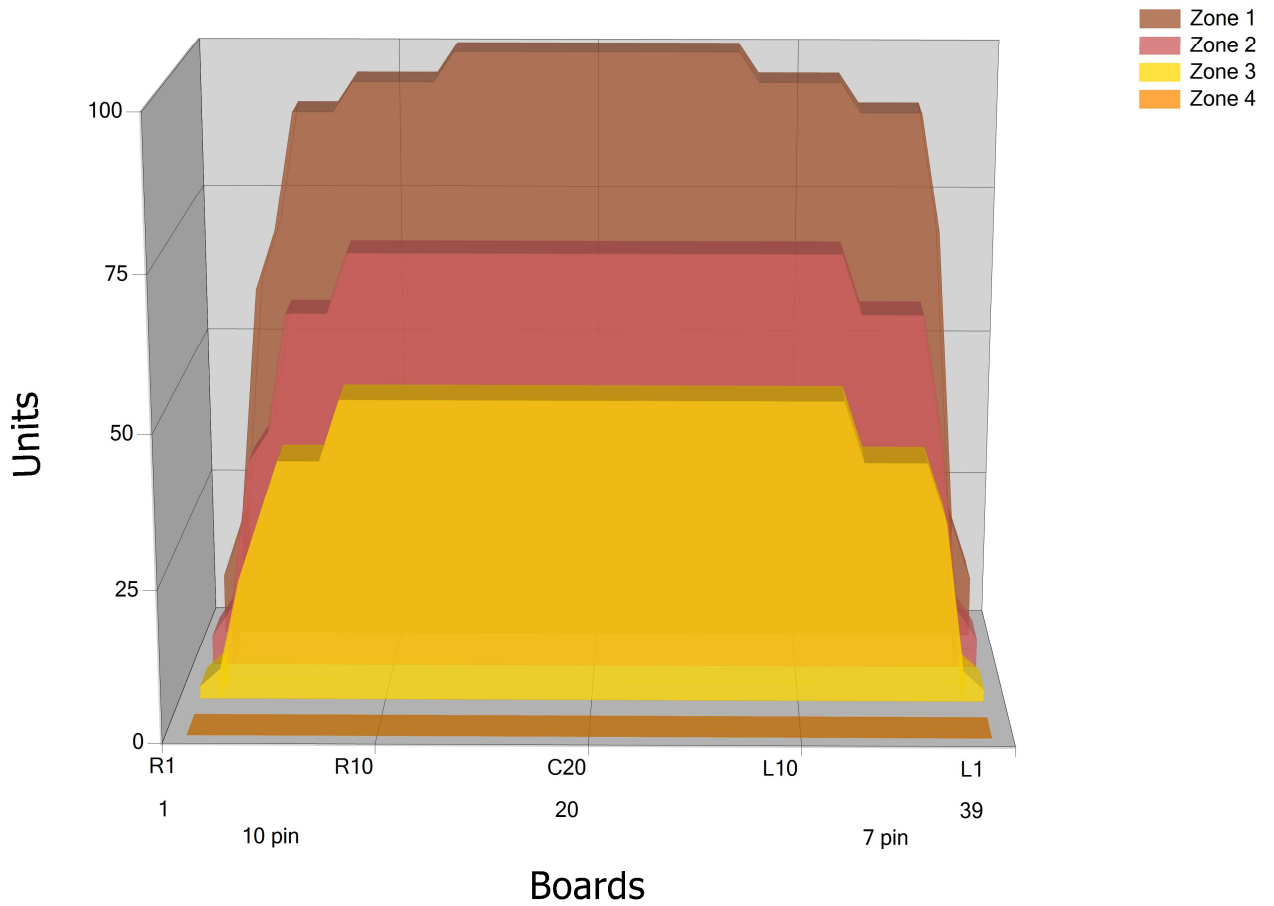

PBA CHEETAH

Conditioner:

Cleaner:

Zone Configuration

Cleaner Stop

Volume: 26.51

Mode: Clean and Condition

Speed: Max Clean

Start Cleaner Spray: 0 feet

Start Squeegee: 0 feet

Start Conditioning: 6 Inches

Split Pattern: No

Zone 1	Avg	Ratio	Zone 2	Avg	Ratio	Zone 3	Avg	Ratio	Zone 4	Avg	Ratio
Left	86.00	1.16 : 1	Left	56.00	1.25 : 1	Left	38.00	1.32 : 1	Left	0.00	1.00 : 1
Right	80.00	1.25 : 1	Right	51.00	1.37 : 1	Right	34.00	1.47 : 1	Right	0.00	1.00 : 1
Center	100.00		Center	70.00		Center	50.00		Center	0.00	

Volume by Board