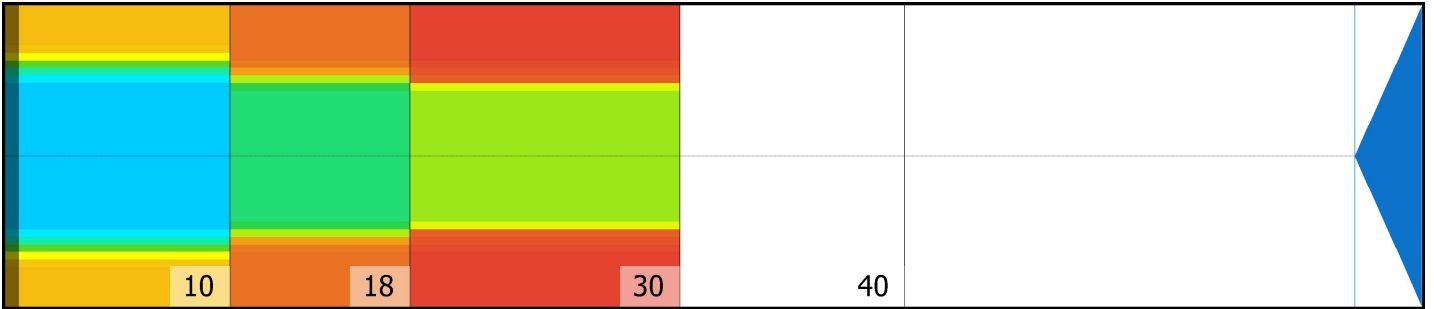

## Zone Configuration

Cleaner Transition

Mode: Clean and Condition

Speed: Quick Clean

Start Cleaner Spray: 0 Feet

Start Squeegee: 0 Feet

Start Conditioning: 6 Inches

Split Pattern: No

| Zone 1 | Avg  | Ratio   | Zone 2 | Avg  | Ratio   |
|--------|------|---------|--------|------|---------|
| Left   | 19.6 | 4.1 : 1 | Left   | 10.0 | 5.8 : 1 |
| Right  | 19.6 | 4.1 : 1 | Right  | 10.0 | 5.8 : 1 |
| Center | 80.0 |         | Center | 58.0 |         |

| Zone 3 | Avg  | Ratio   | Zone 4 | Avg | Ratio   |
|--------|------|---------|--------|-----|---------|
| Left   | 5.0  | 7.4 : 1 | Left   | 0.0 | 1.0 : 1 |
| Right  | 5.0  | 7.4 : 1 | Right  | 0.0 | 1.0 : 1 |
| Center | 37.0 |         | Center | 0.0 |         |