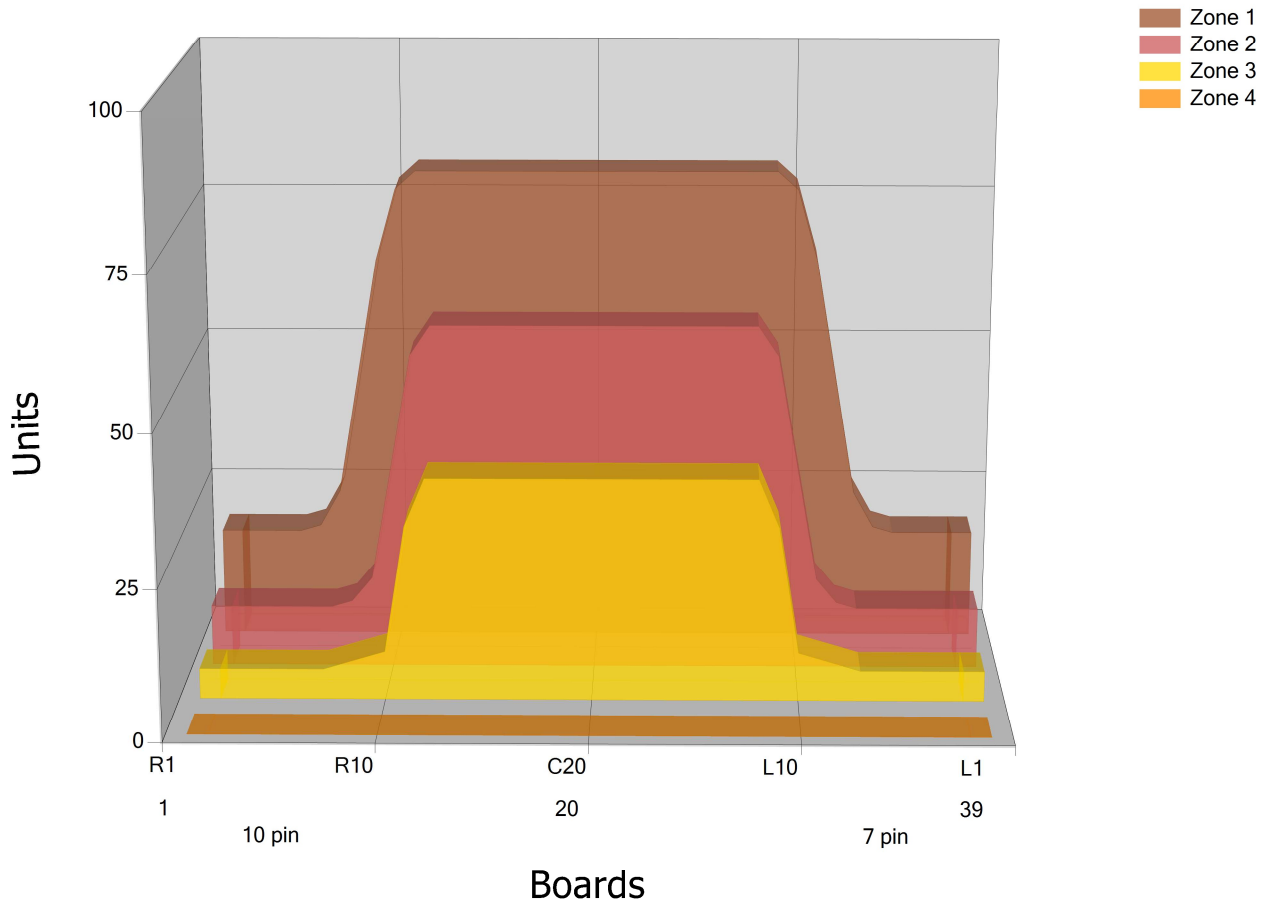

## Zone Configuration

Cleaner Transition

Mode: Clean and Condition

Speed: Quick Clean

Start Cleaner Spray: 0 Feet

Start Squeegee: 0 Feet

Start Conditioning: 6 Inches

Split Pattern: No

| Zone 1 | Avg  | Ratio   | Zone 2 | Avg  | Ratio   |
|--------|------|---------|--------|------|---------|
| Left   | 19.6 | 4.1 : 1 | Left   | 10.0 | 5.8 : 1 |
| Right  | 19.6 | 4.1 : 1 | Right  | 10.0 | 5.8 : 1 |
| Center | 80.0 |         | Center | 58.0 |         |

| Zone 3 | Avg  | Ratio   | Zone 4 | Avg | Ratio   |
|--------|------|---------|--------|-----|---------|
| Left   | 5.0  | 7.4 : 1 | Left   | 0.0 | 1.0 : 1 |
| Right  | 5.0  | 7.4 : 1 | Right  | 0.0 | 1.0 : 1 |
| Center | 37.0 |         | Center | 0.0 |         |