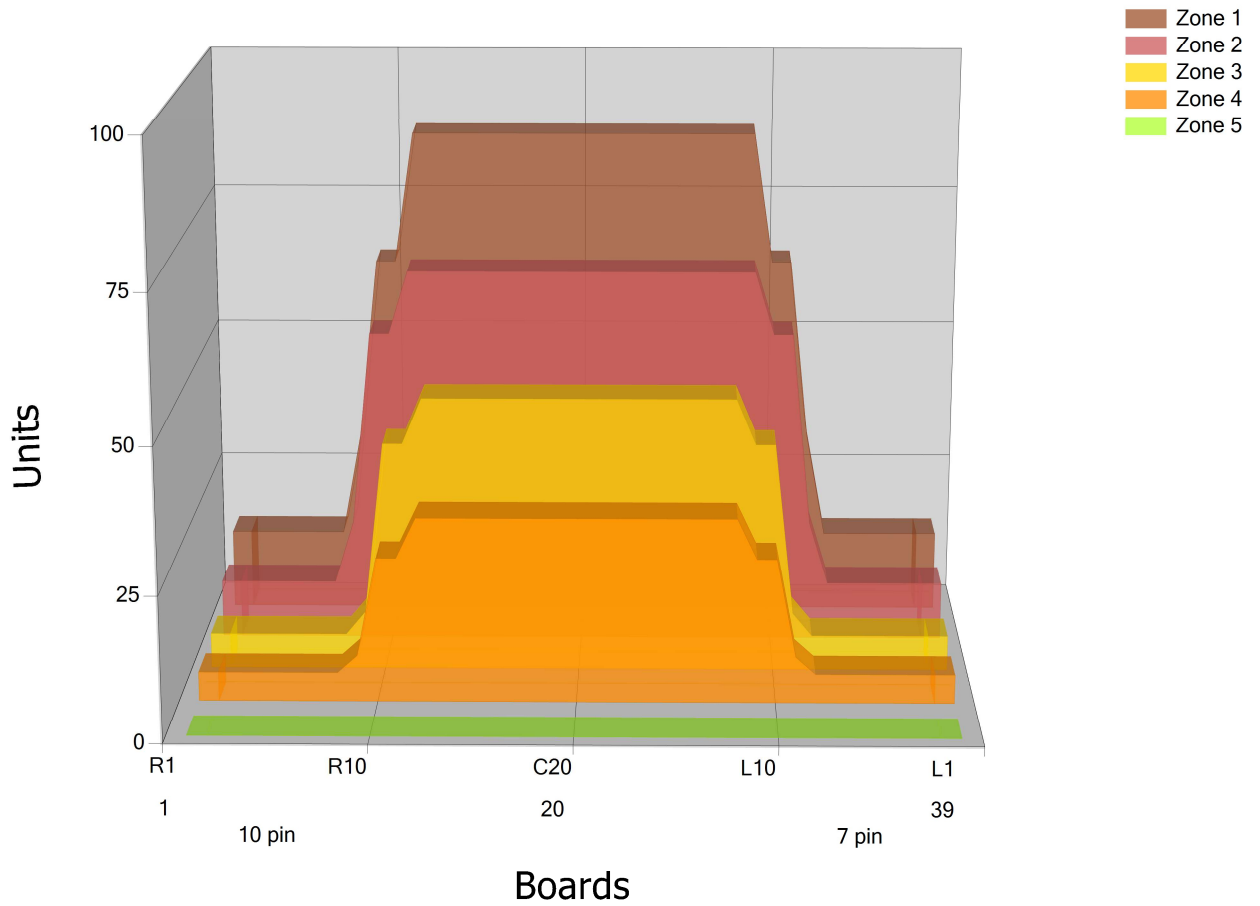

DEFY V30

Conditioner:

Cleaner:

Zone Configuration

Cleaner Stop

Volume: 21.15

Mode: Clean and Condition

Speed: Max Clean

Start Cleaner Spray: 0 feet

Start Squeegee: 0 feet

Start Conditioning: 6 Inches

Split Pattern: No

Zone 1	Avg	Ratio	Zone 2	Avg	Ratio	Zone 3	Avg	Ratio	Zone 4	Avg	Ratio
Left	14.00	6.21 : 1	Left	10.00	6.60 : 1	Left	6.00	8.00 : 1	Left	5.00	6.40 : 1
Right	14.00	6.21 : 1	Right	10.00	6.60 : 1	Right	6.00	8.00 : 1	Right	5.00	6.40 : 1
Center	87.00		Center	66.00		Center	48.00		Center	32.00	

Zone 5	Avg	Ratio
Left	0.00	1.00 : 1
Right	0.00	1.00 : 1
Center	0.00	

Volume by Board