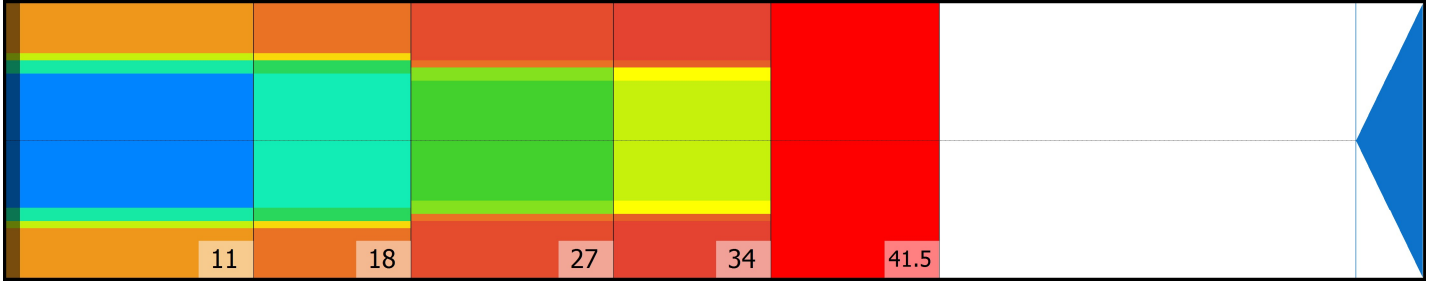

DEFY V30

Conditioner:

Cleaner:

Zone Configuration

Cleaner Stop

Volume: 21.15

Mode: Clean and Condition

Speed: Max Clean

Start Cleaner Spray: 0 feet

Start Squeegee: 0 feet

Start Conditioning: 6 Inches

Split Pattern: No

Zone 1	Avg	Ratio	Zone 2	Avg	Ratio	Zone 3	Avg	Ratio	Zone 4	Avg	Ratio
Left	14.00	6.21 : 1	Left	10.00	6.60 : 1	Left	6.00	8.00 : 1	Left	5.00	6.40 : 1
Right	14.00	6.21 : 1	Right	10.00	6.60 : 1	Right	6.00	8.00 : 1	Right	5.00	6.40 : 1
Center	87.00		Center	66.00		Center	48.00		Center	32.00	

Zone 5	Avg	Ratio
Left	0.00	1.00 : 1
Right	0.00	1.00 : 1
Center	0.00	

Volume by Board