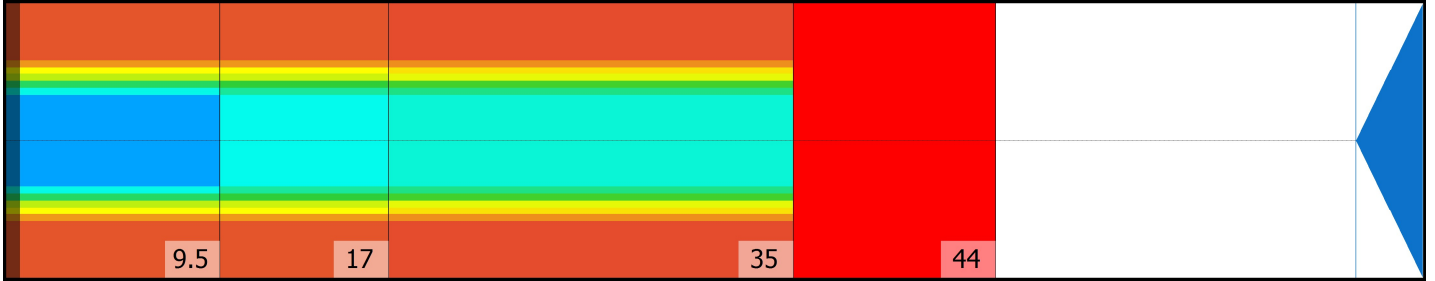

BR3-HS

Conditioner:

Cleaner:

Zone Configuration

Cleaner Stop

Volume: 21.05

Mode: Clean and Condition

Speed: Max Clean

Start Cleaner Spray: 0 feet

Start Squeegee: 0 feet

Start Conditioning: 6 Inches

Split Pattern: No

Zone 1	Avg	Ratio	Zone 2	Avg	Ratio	Zone 3	Avg	Ratio	Zone 4	Avg	Ratio
Left	7.00	12.00 : 1	Left	7.00	10.43 : 1	Left	6.00	11.67 : 1	Left	1.00	1.00 : 1
Right	7.00	12.00 : 1	Right	7.00	10.43 : 1	Right	6.00	11.67 : 1	Right	1.00	1.00 : 1
Center	84.00		Center	73.00		Center	70.00		Center	1.00	