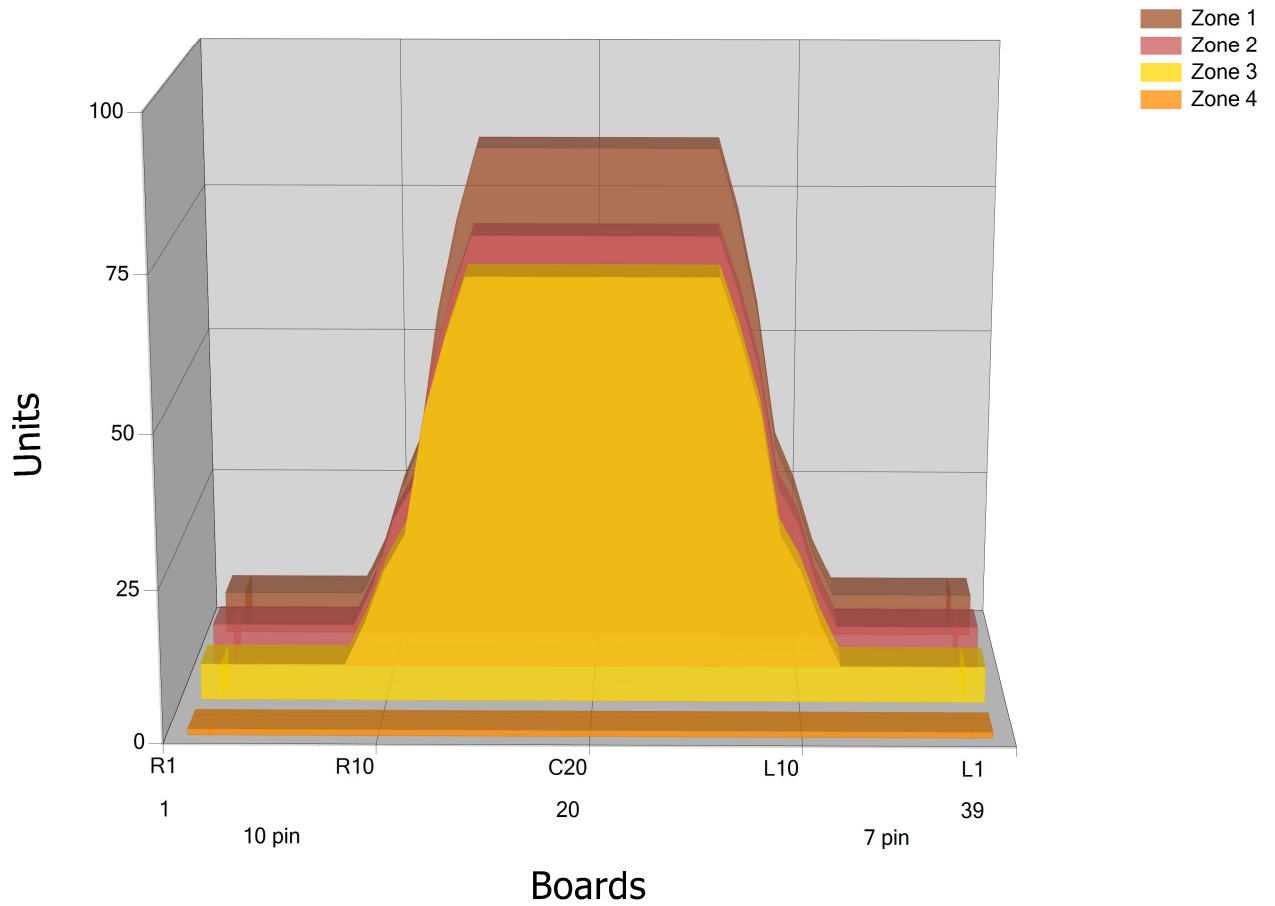

BR3-HS

Conditioner:

Cleaner:

Zone Configuration

Cleaner Stop

Volume: 21.05

Mode: Clean and Condition

Speed: Max Clean

Start Cleaner Spray: 0 feet

Start Squeegee: 0 feet

Start Conditioning: 6 Inches

Split Pattern: No

Zone 1	Avg	Ratio	Zone 2	Avg	Ratio	Zone 3	Avg	Ratio	Zone 4	Avg	Ratio
Left	7.00	12.00 : 1	Left	7.00	10.43 : 1	Left	6.00	11.67 : 1	Left	1.00	1.00 : 1
Right	7.00	12.00 : 1	Right	7.00	10.43 : 1	Right	6.00	11.67 : 1	Right	1.00	1.00 : 1
Center	84.00		Center	73.00		Center	70.00		Center	1.00	

Volume by Board