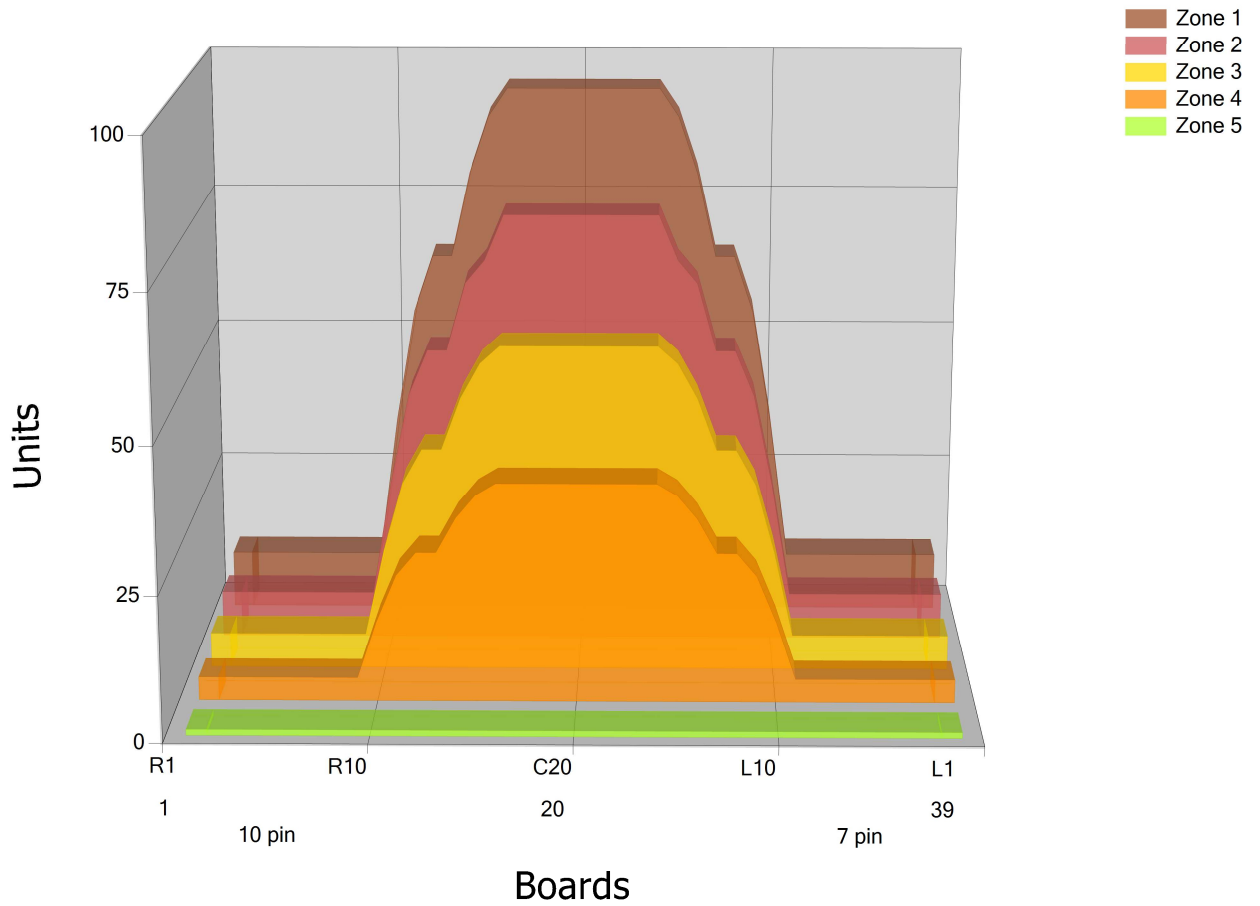

# WHITE 1

Conditioner: Logic

Cleaner: MAX10

## Zone Configuration

Cleaner Stop

Volume: 17.94

Mode: Clean and Condition

Speed: Max Clean

Start Cleaner Spray: 0 feet

Start Squeegee: 0 feet

Start Conditioning: 6 Inches

Split Pattern: No

Zone 1	Avg	Ratio	Zone 2	Avg	Ratio	Zone 3	Avg	Ratio	Zone 4	Avg	Ratio
Left	10.00	9.50 : 1	Left	8.00	9.50 : 1	Left	6.00	9.50 : 1	Left	4.00	9.50 : 1
Right	10.00	9.50 : 1	Right	8.00	9.50 : 1	Right	6.00	9.50 : 1	Right	4.00	9.50 : 1
Center	95.00		Center	76.00		Center	57.00		Center	38.00	
Zone 5	Avg	Ratio									
Left	1.00	1.00 : 1									
Right	1.00	1.00 : 1									
Center	1.00										

Volume by Board