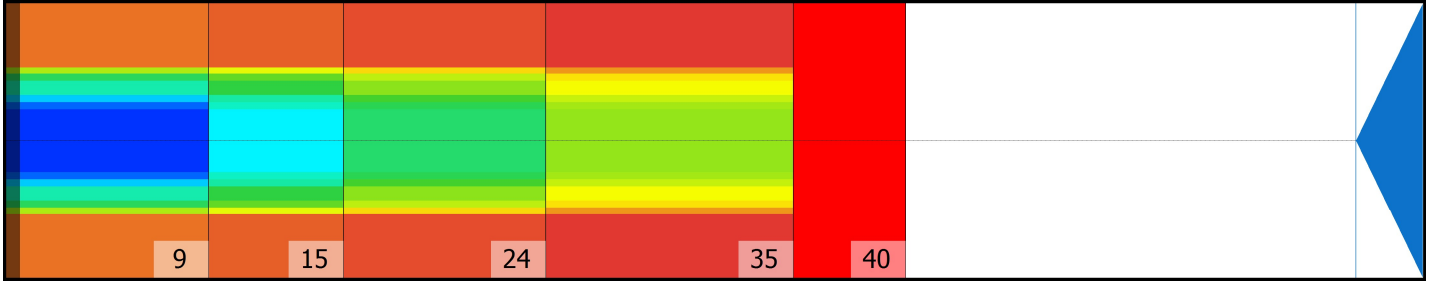

# WHITE 1

Conditioner: Logic

Cleaner: MAX10

## Zone Configuration

Cleaner Stop

Volume: 17.94

Mode: Clean and Condition

Speed: Max Clean

Start Cleaner Spray: 0 feet

Start Squeegee: 0 feet

Start Conditioning: 6 Inches

Split Pattern: No

Zone 1	Avg	Ratio	Zone 2	Avg	Ratio	Zone 3	Avg	Ratio	Zone 4	Avg	Ratio
Left	10.00	9.50 : 1	Left	8.00	9.50 : 1	Left	6.00	9.50 : 1	Left	4.00	9.50 : 1
Right	10.00	9.50 : 1	Right	8.00	9.50 : 1	Right	6.00	9.50 : 1	Right	4.00	9.50 : 1
Center	95.00		Center	76.00		Center	57.00		Center	38.00	
Zone 5	Avg	Ratio									
Left	1.00	1.00 : 1									
Right	1.00	1.00 : 1									
Center	1.00										