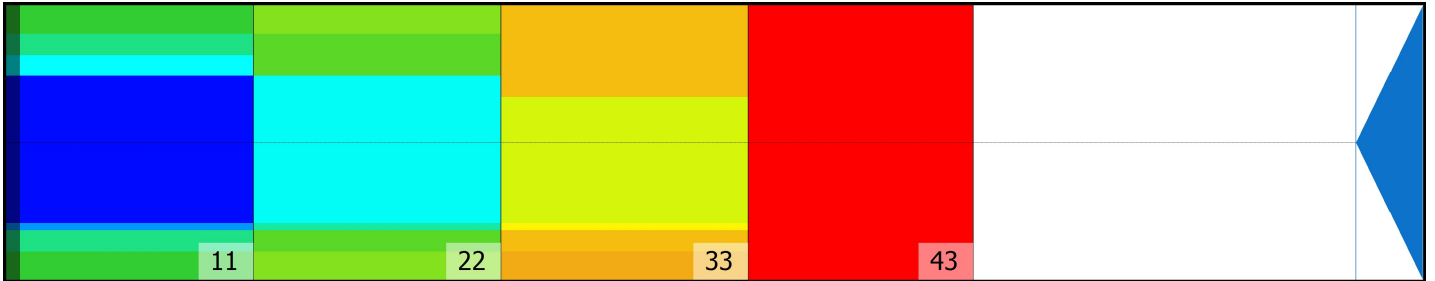

EARL ANTHONY

Conditioner:

Cleaner:

Zone Configuration

Cleaner Stop

Volume: 29.54

Mode: Clean and Condition

Speed: Max Clean

Start Cleaner Spray: 0 feet

Start Squeegee: 0 feet

Start Conditioning: 6 Inches

Split Pattern: No

Zone 1	Avg	Ratio	Zone 2	Avg	Ratio	Zone 3	Avg	Ratio	Zone 4	Avg	Ratio
Left	56.00	1.77 : 1	Left	43.00	1.72 : 1	Left	18.00	1.67 : 1	Left	0.00	1.00 : 1
Right	56.00	1.77 : 1	Right	43.00	1.72 : 1	Right	17.20	1.74 : 1	Right	0.00	1.00 : 1
Center	99.00		Center	74.00		Center	30.00		Center	0.00	