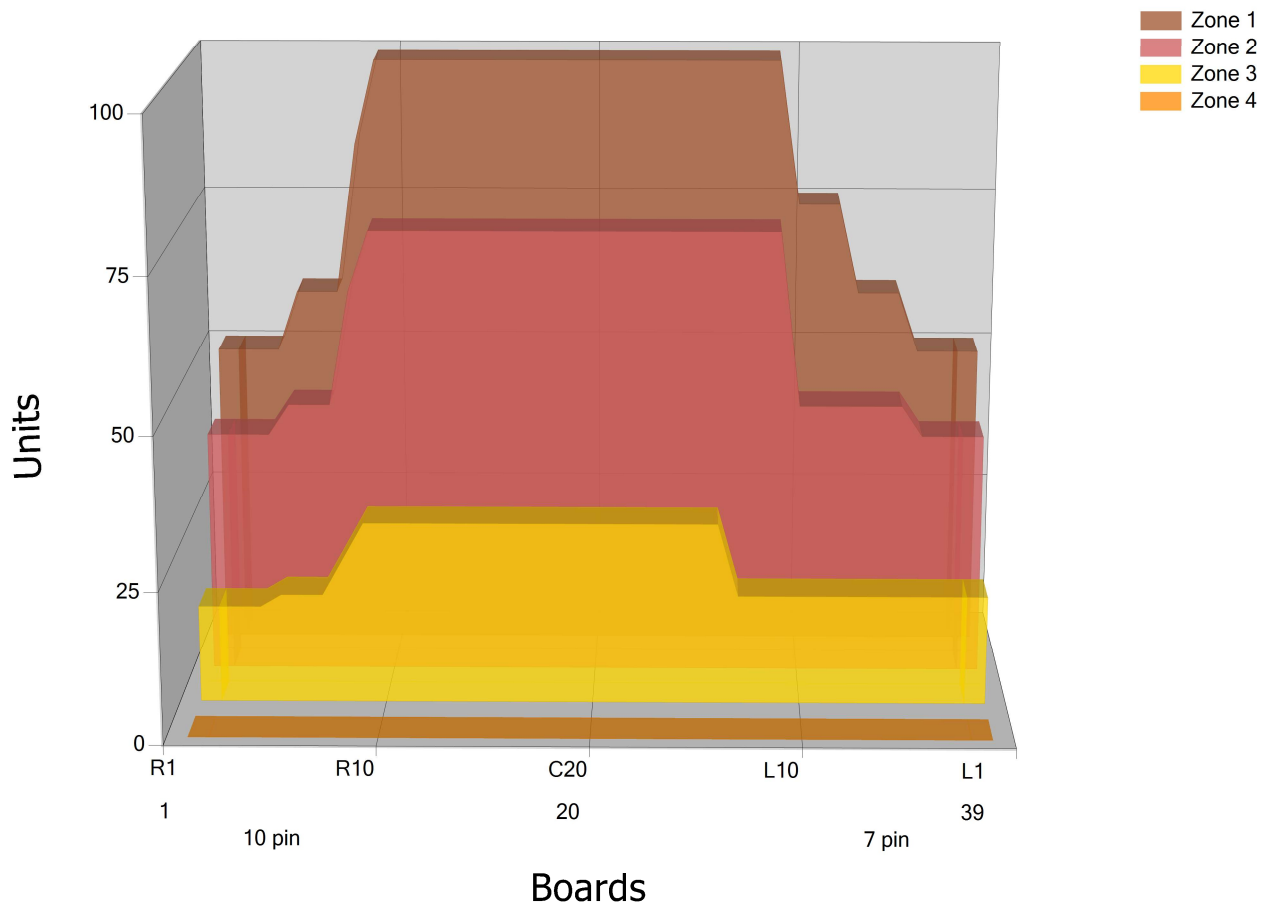

EARL ANTHONY

Conditioner:

Cleaner:

Zone Configuration

Cleaner Stop

Volume: 29.54

Mode: Clean and Condition

Speed: Max Clean

Start Cleaner Spray: 0 feet

Start Squeegee: 0 feet

Start Conditioning: 6 Inches

Split Pattern: No

Zone 1	Avg	Ratio	Zone 2	Avg	Ratio	Zone 3	Avg	Ratio	Zone 4	Avg	Ratio
Left	56.00	1.77 : 1	Left	43.00	1.72 : 1	Left	18.00	1.67 : 1	Left	0.00	1.00 : 1
Right	56.00	1.77 : 1	Right	43.00	1.72 : 1	Right	17.20	1.74 : 1	Right	0.00	1.00 : 1
Center	99.00		Center	74.00		Center	30.00		Center	0.00	

Volume by Board