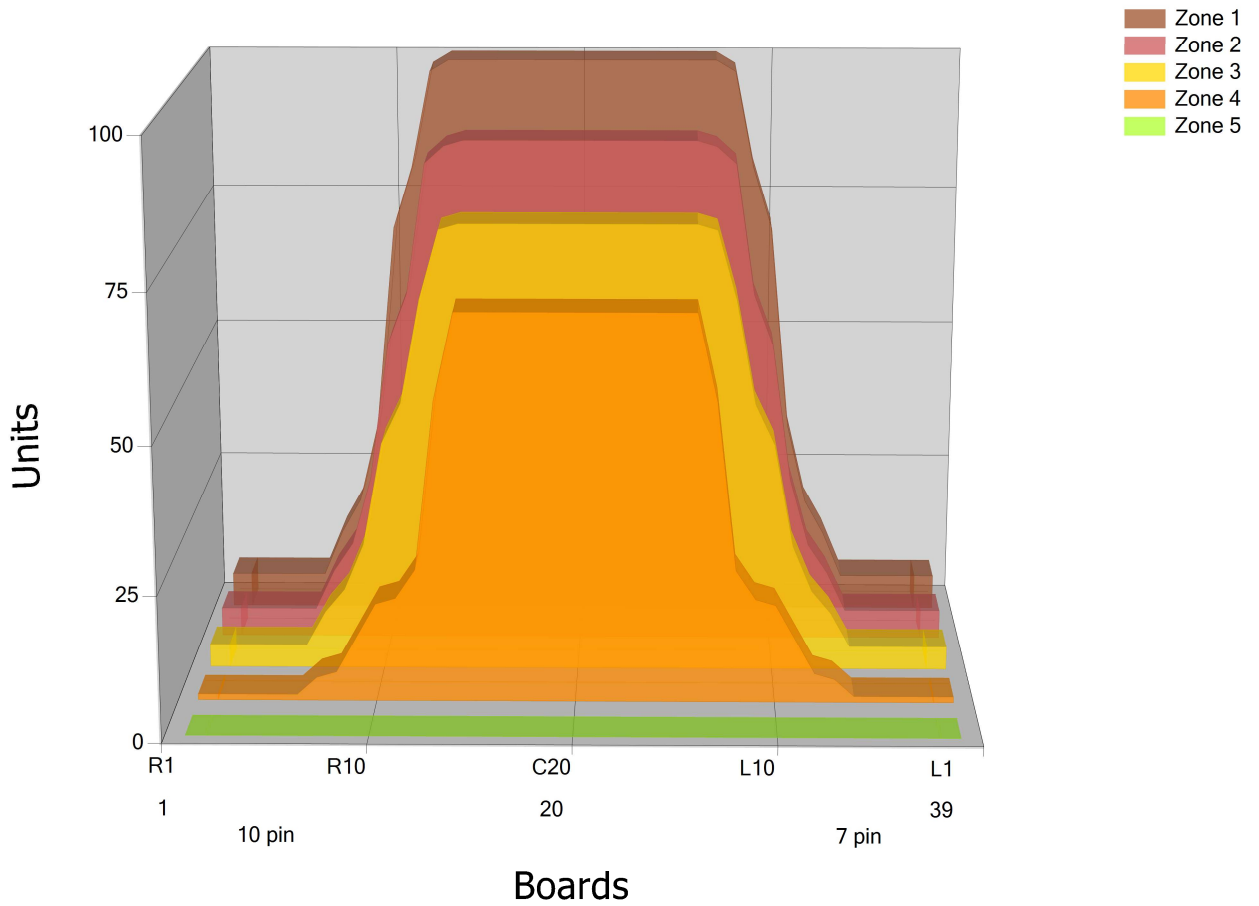

# 2015 IL BOYS

Conditioner: Logic

Cleaner: MAX10

## Zone Configuration

Cleaner Stop

Volume: 25.18

Mode: Clean and Condition

Speed: Max Clean

Start Cleaner Spray: 0 feet

Start Squeegee: 0 feet

Start Conditioning: 6 Inches

Split Pattern: No

|        |        |           |        |       |           |        |       |           |        |       |           |
|--------|--------|-----------|--------|-------|-----------|--------|-------|-----------|--------|-------|-----------|
| Zone 1 | Avg    | Ratio     | Zone 2 | Avg   | Ratio     | Zone 3 | Avg   | Ratio     | Zone 4 | Avg   | Ratio     |
| Left   | 7.60   | 13.16 : 1 | Left   | 6.40  | 13.91 : 1 | Left   | 5.20  | 15.00 : 1 | Left   | 1.60  | 41.88 : 1 |
| Right  | 7.60   | 13.16 : 1 | Right  | 6.40  | 13.91 : 1 | Right  | 5.20  | 15.00 : 1 | Right  | 1.60  | 41.88 : 1 |
| Center | 100.00 |           | Center | 89.00 |           | Center | 78.00 |           | Center | 67.00 |           |
| Zone 5 | Avg    | Ratio     |        |       |           |        |       |           |        |       |           |
| Left   | 0.00   | 1.00 : 1  |        |       |           |        |       |           |        |       |           |
| Right  | 0.00   | 1.00 : 1  |        |       |           |        |       |           |        |       |           |
| Center | 0.00   |           |        |       |           |        |       |           |        |       |           |

### Volume by Board