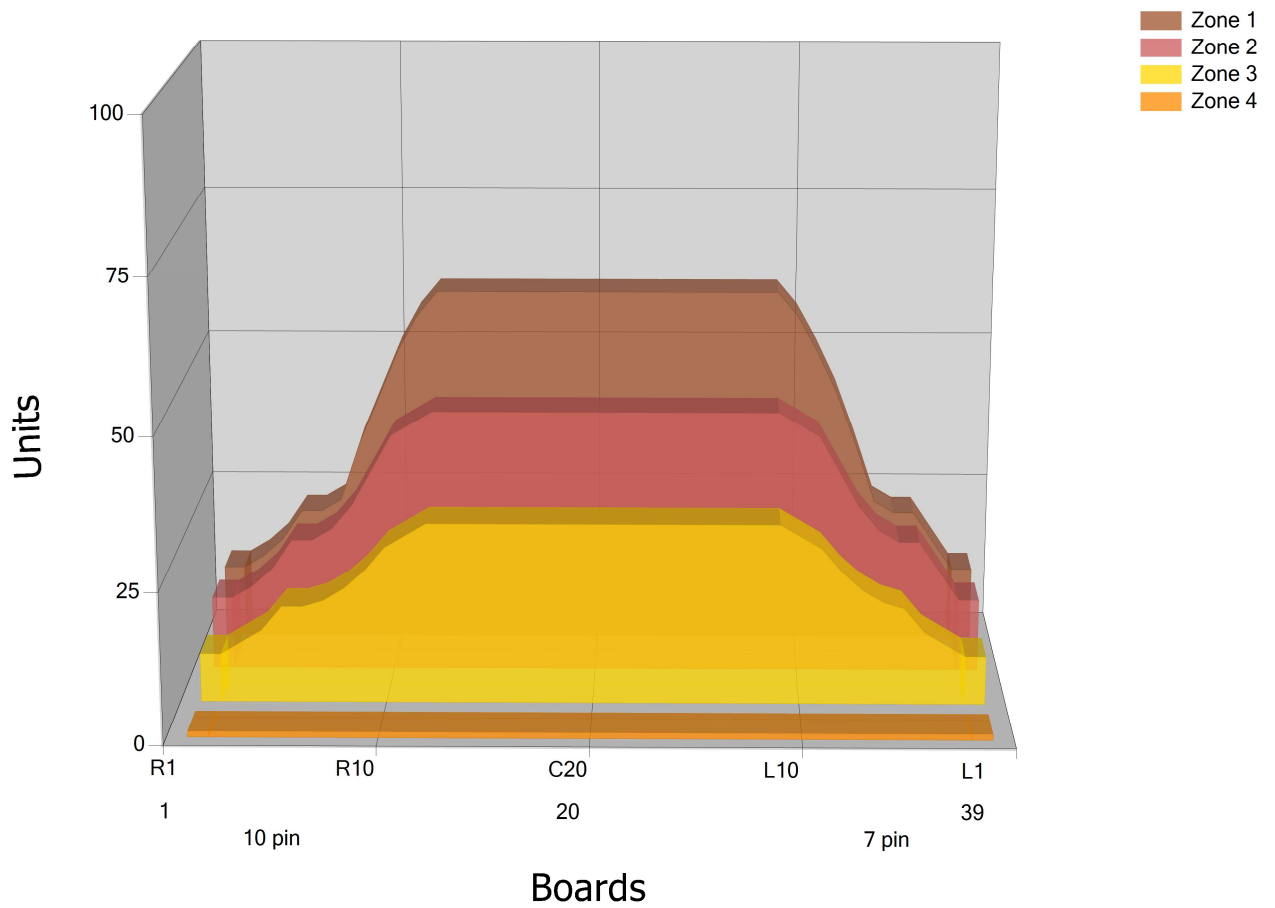

# CTF SHORT 35

Conditioner:

Cleaner:

## Zone Configuration

Cleaner Stop

Volume: 16.17

Mode: Clean and Condition

Speed: Max Clean

Start Cleaner Spray: 0 feet

Start Squeegee: 0 feet

Start Conditioning: 6 Inches

Split Pattern: No

Zone 1	Avg	Ratio	Zone 2	Avg	Ratio	Zone 3	Avg	Ratio	Zone 4	Avg	Ratio
Left	23.80	2.52 : 1	Left	22.60	1.95 : 1	Left	14.80	2.03 : 1	Left	1.00	1.00 : 1
Right	19.80	3.03 : 1	Right	19.80	2.22 : 1	Right	14.20	2.11 : 1	Right	1.00	1.00 : 1
Center	60.00		Center	44.00		Center	30.00		Center	1.00	

Volume by Board