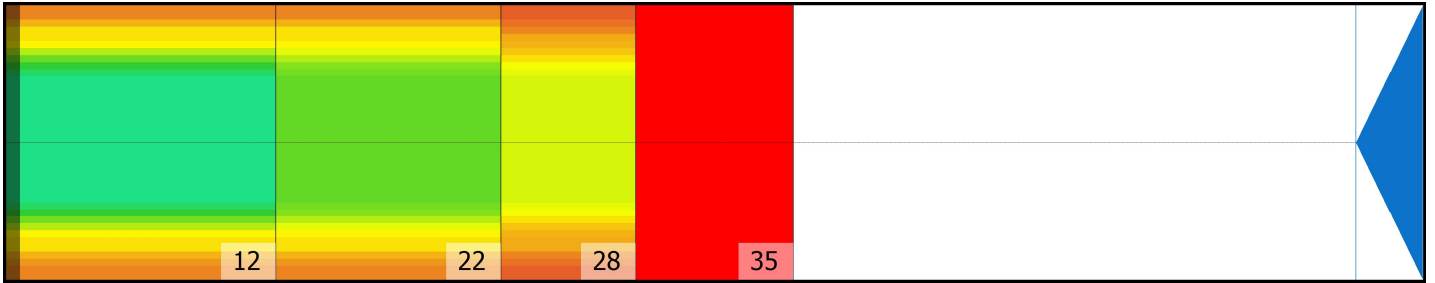

## Zone Configuration

Cleaner Stop

Volume: 16.17

Mode: Clean and Condition

Speed: Max Clean

Start Cleaner Spray: 0 feet

Start Squeegee: 0 feet

Start Conditioning: 6 Inches

Split Pattern: No

Zone 1	Avg	Ratio	Zone 2	Avg	Ratio	Zone 3	Avg	Ratio	Zone 4	Avg	Ratio
Left	23.80	2.52 : 1	Left	22.60	1.95 : 1	Left	14.80	2.03 : 1	Left	1.00	1.00 : 1
Right	19.80	3.03 : 1	Right	19.80	2.22 : 1	Right	14.20	2.11 : 1	Right	1.00	1.00 : 1
Center	60.00		Center	44.00		Center	30.00		Center	1.00	