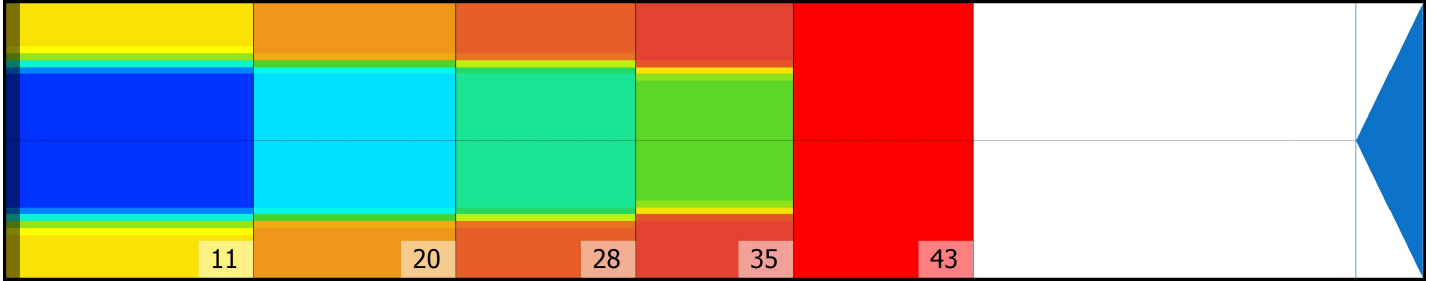

DEFY HF

Conditioner:

Cleaner:

Zone Configuration

Cleaner Stop

Volume: 26.78

Mode: Clean and Condition

Speed: Max Clean

Start Cleaner Spray: 0 feet

Start Squeegee: 0 feet

Start Conditioning: 6 Inches

Split Pattern: No

Zone 1	Avg	Ratio	Zone 2	Avg	Ratio	Zone 3	Avg	Ratio	Zone 4	Avg	Ratio
Left	22.60	4.20 : 1	Left	14.00	5.57 : 1	Left	8.00	7.75 : 1	Left	5.00	9.00 : 1
Right	22.60	4.20 : 1	Right	14.00	5.57 : 1	Right	8.00	7.75 : 1	Right	5.00	9.00 : 1
Center	95.00		Center	78.00		Center	62.00		Center	45.00	

Zone 5	Avg	Ratio
Left	1.00	1.00 : 1
Right	1.00	1.00 : 1
Center	1.00	

Volume by Board