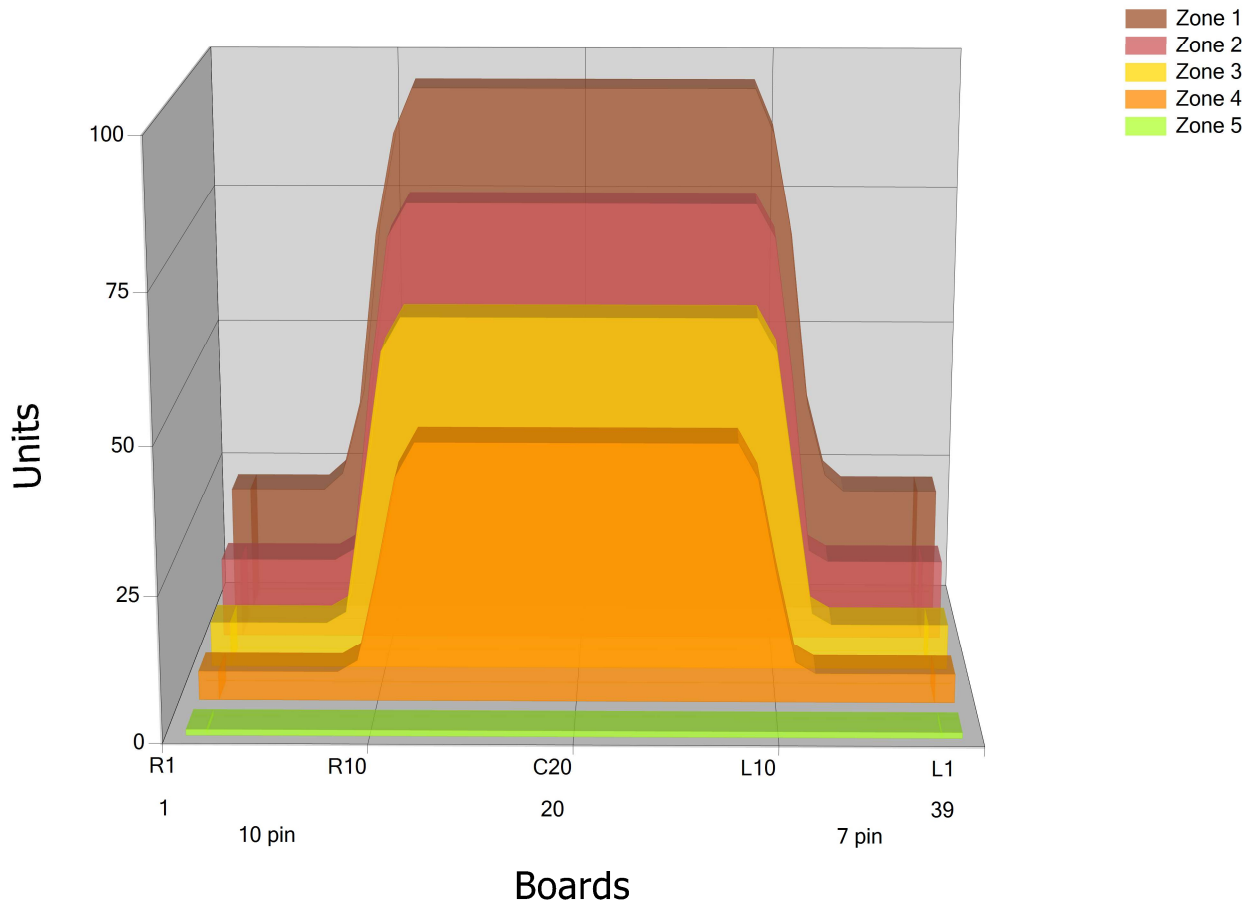

DEFY HF

Conditioner:

Cleaner:

Zone Configuration

Cleaner Stop

Volume: 26.78

Mode: Clean and Condition

Speed: Max Clean

Start Cleaner Spray: 0 feet

Start Squeegee: 0 feet

Start Conditioning: 6 Inches

Split Pattern: No

Zone 1	Avg	Ratio	Zone 2	Avg	Ratio	Zone 3	Avg	Ratio	Zone 4	Avg	Ratio
Left	22.60	4.20 : 1	Left	14.00	5.57 : 1	Left	8.00	7.75 : 1	Left	5.00	9.00 : 1
Right	22.60	4.20 : 1	Right	14.00	5.57 : 1	Right	8.00	7.75 : 1	Right	5.00	9.00 : 1
Center	95.00		Center	78.00		Center	62.00		Center	45.00	

Zone 5	Avg	Ratio
Left	1.00	1.00 : 1
Right	1.00	1.00 : 1
Center	1.00	

Volume by Board