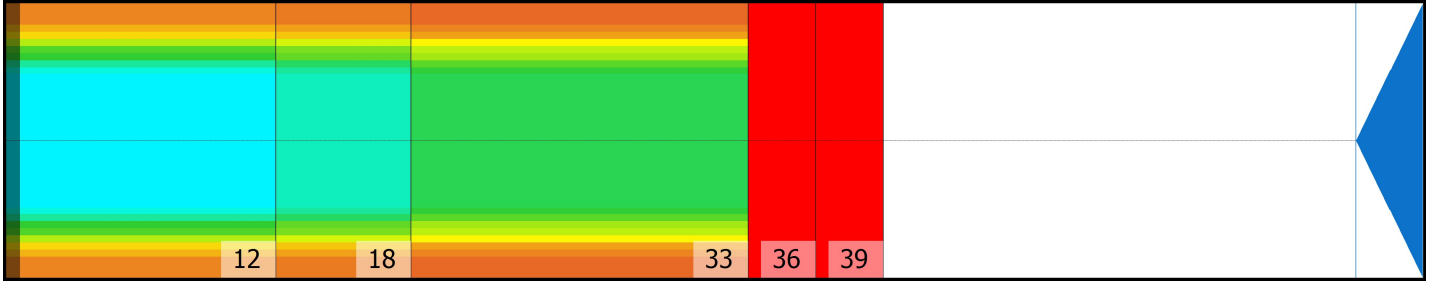

ELITSERIEN39

Conditioner:

Cleaner:

Zone Configuration

Cleaner Stop

Volume: 24.89

Mode: Clean and Condition

Speed: Quick Clean

Start Cleaner Spray: 0 feet

Start Squeegee: 0 feet

Start Conditioning: 6 Inches

Split Pattern: No

Zone 1	Avg	Ratio	Zone 2	Avg	Ratio	Zone 3	Avg	Ratio	Zone 4	Avg	Ratio
Left	26.00	2.92 : 1	Left	23.20	2.89 : 1	Left	18.60	2.90 : 1	Left	1.00	1.00 : 1
Right	26.00	2.92 : 1	Right	23.20	2.89 : 1	Right	18.60	2.90 : 1	Right	1.00	1.00 : 1
Center	76.00		Center	67.00		Center	54.00		Center	1.00	
Zone 5	Avg	Ratio									
Left	0.00	1.00 : 1									
Right	0.00	1.00 : 1									
Center	0.00										