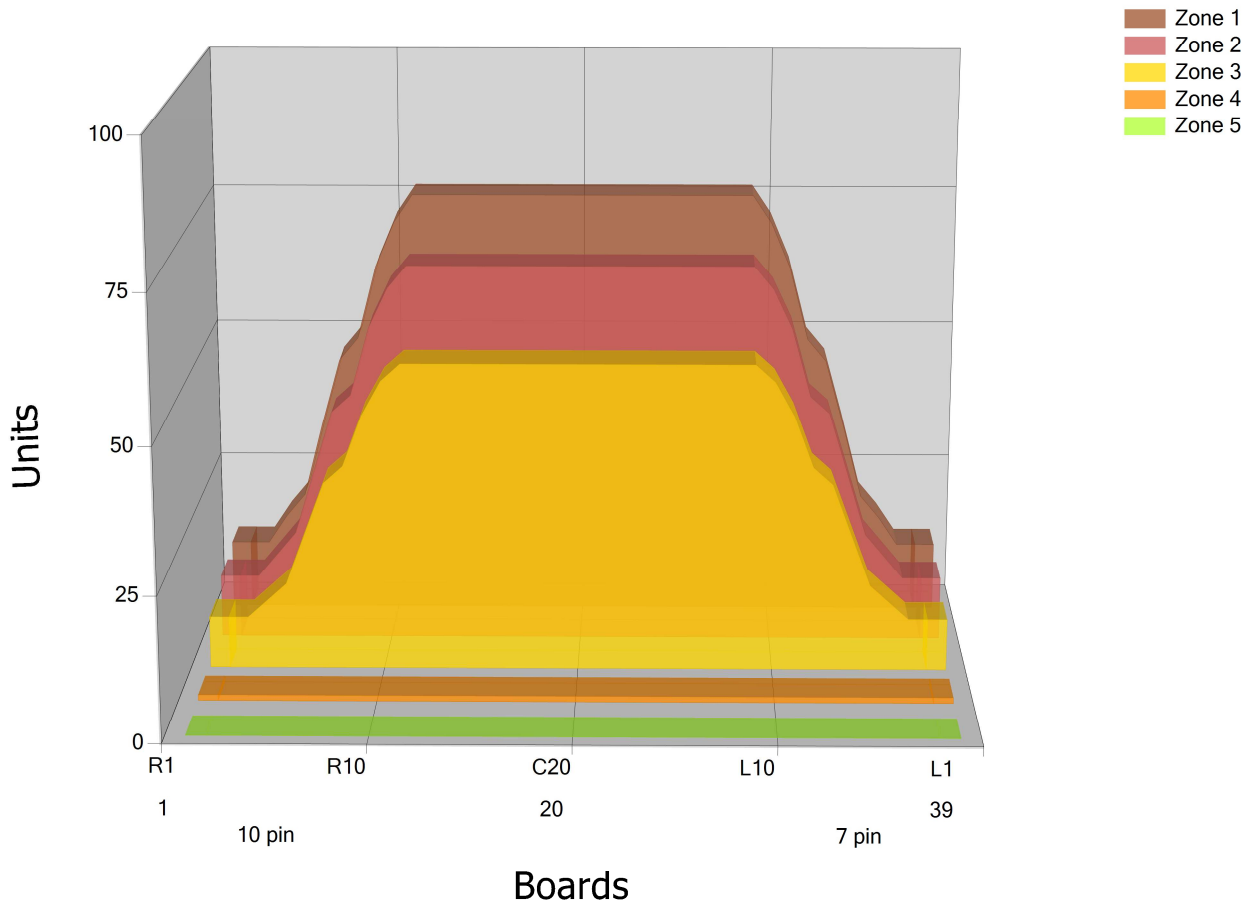

ELITSERIEN39

Conditioner:

Cleaner:

Zone Configuration

Cleaner Stop

Volume: 24.89

Mode: Clean and Condition

Speed: Quick Clean

Start Cleaner Spray: 0 feet

Start Squeegee: 0 feet

Start Conditioning: 6 Inches

Split Pattern: No

Zone 1	Avg	Ratio	Zone 2	Avg	Ratio	Zone 3	Avg	Ratio	Zone 4	Avg	Ratio
Left	26.00	2.92 : 1	Left	23.20	2.89 : 1	Left	18.60	2.90 : 1	Left	1.00	1.00 : 1
Right	26.00	2.92 : 1	Right	23.20	2.89 : 1	Right	18.60	2.90 : 1	Right	1.00	1.00 : 1
Center	76.00		Center	67.00		Center	54.00		Center	1.00	
Zone 5	Avg	Ratio									
Left	0.00	1.00 : 1									
Right	0.00	1.00 : 1									
Center	0.00										

Volume by Board