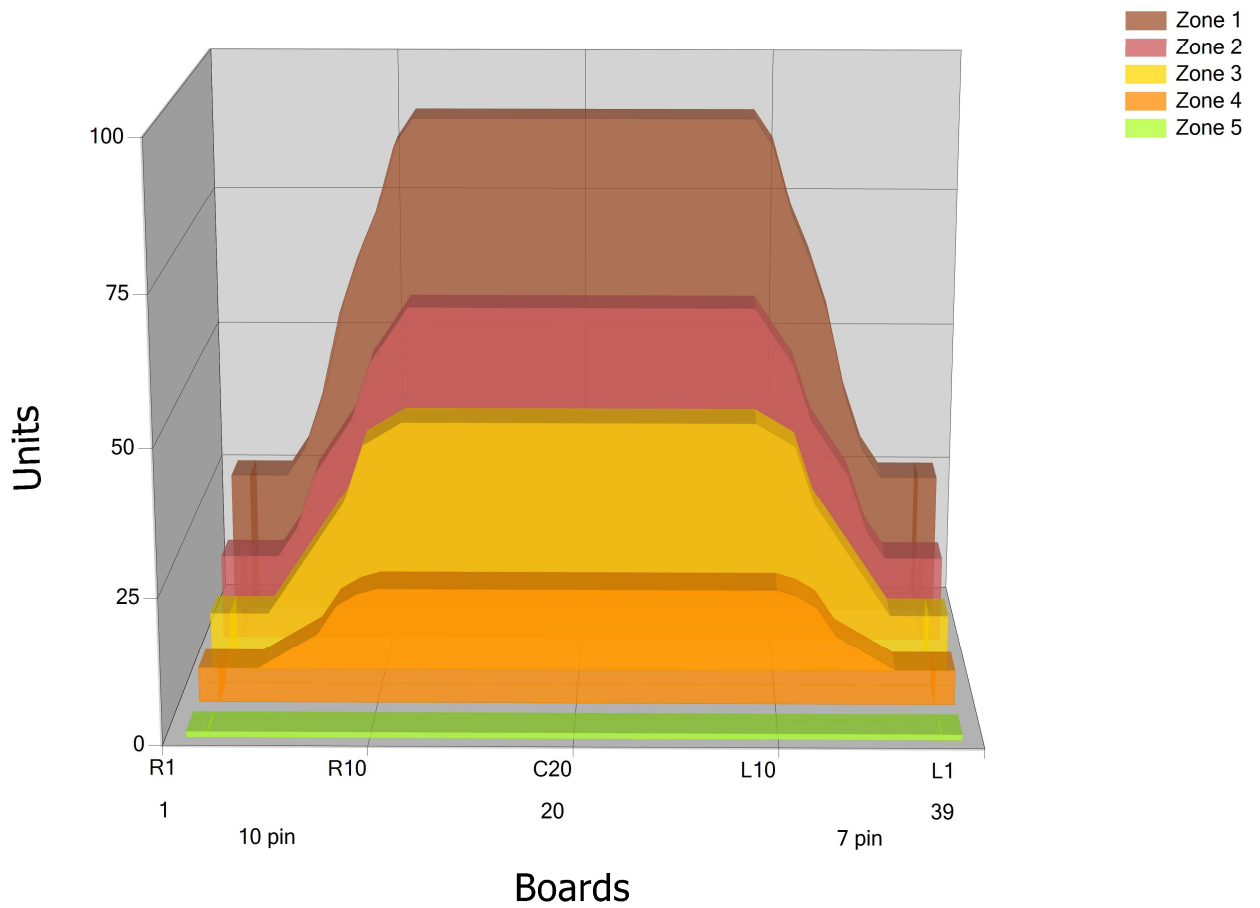

# LOHE 4- 37FT

Conditioner:

Cleaner:

## Zone Configuration

Cleaner Stop

Volume: 20.84

Mode: Clean and Condition

Speed: Quick Clean

Start Cleaner Spray: 0 feet

Start Squeegee: 0 feet

Start Conditioning: 6 Inches

Split Pattern: No

Zone 1	Avg	Ratio	Zone 2	Avg	Ratio	Zone 3	Avg	Ratio	Zone 4	Avg	Ratio
Left	35.00	2.57 : 1	Left	23.00	2.61 : 1	Left	16.00	2.75 : 1	Left	8.40	2.38 : 1
Right	35.00	2.57 : 1	Right	23.00	2.61 : 1	Right	16.00	2.75 : 1	Right	8.40	2.38 : 1
Center	90.00		Center	60.00		Center	44.00		Center	20.00	

Zone 5	Avg	Ratio
Left	1.00	1.00 : 1
Right	1.00	1.00 : 1
Center	1.00	

Volume by Board