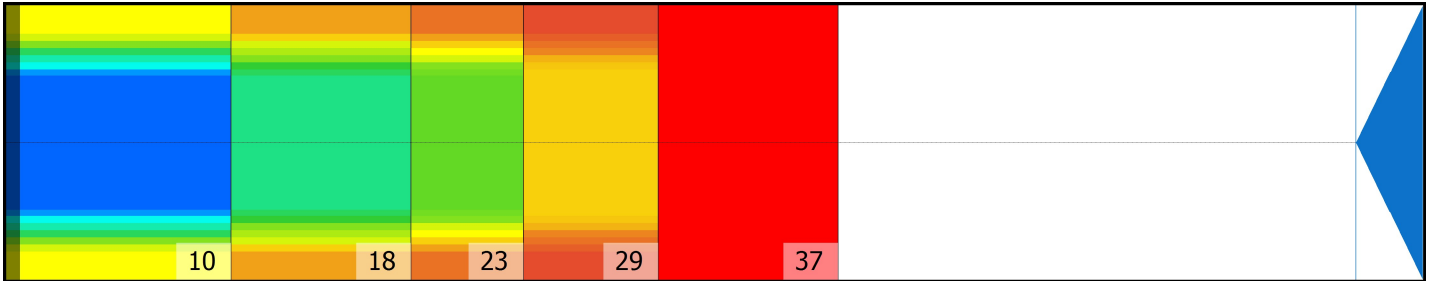

# LOHE 4- 37FT

Conditioner:

Cleaner:

## Zone Configuration

Cleaner Stop

Volume: 20.84

Mode: Clean and Condition

Speed: Quick Clean

Start Cleaner Spray: 0 feet

Start Squeegee: 0 feet

Start Conditioning: 6 Inches

Split Pattern: No

Zone 1	Avg	Ratio	Zone 2	Avg	Ratio	Zone 3	Avg	Ratio	Zone 4	Avg	Ratio
Left	35.00	2.57 : 1	Left	23.00	2.61 : 1	Left	16.00	2.75 : 1	Left	8.40	2.38 : 1
Right	35.00	2.57 : 1	Right	23.00	2.61 : 1	Right	16.00	2.75 : 1	Right	8.40	2.38 : 1
Center	90.00		Center	60.00		Center	44.00		Center	20.00	

Zone 5	Avg	Ratio
Left	1.00	1.00 : 1
Right	1.00	1.00 : 1
Center	1.00	

Volume by Board