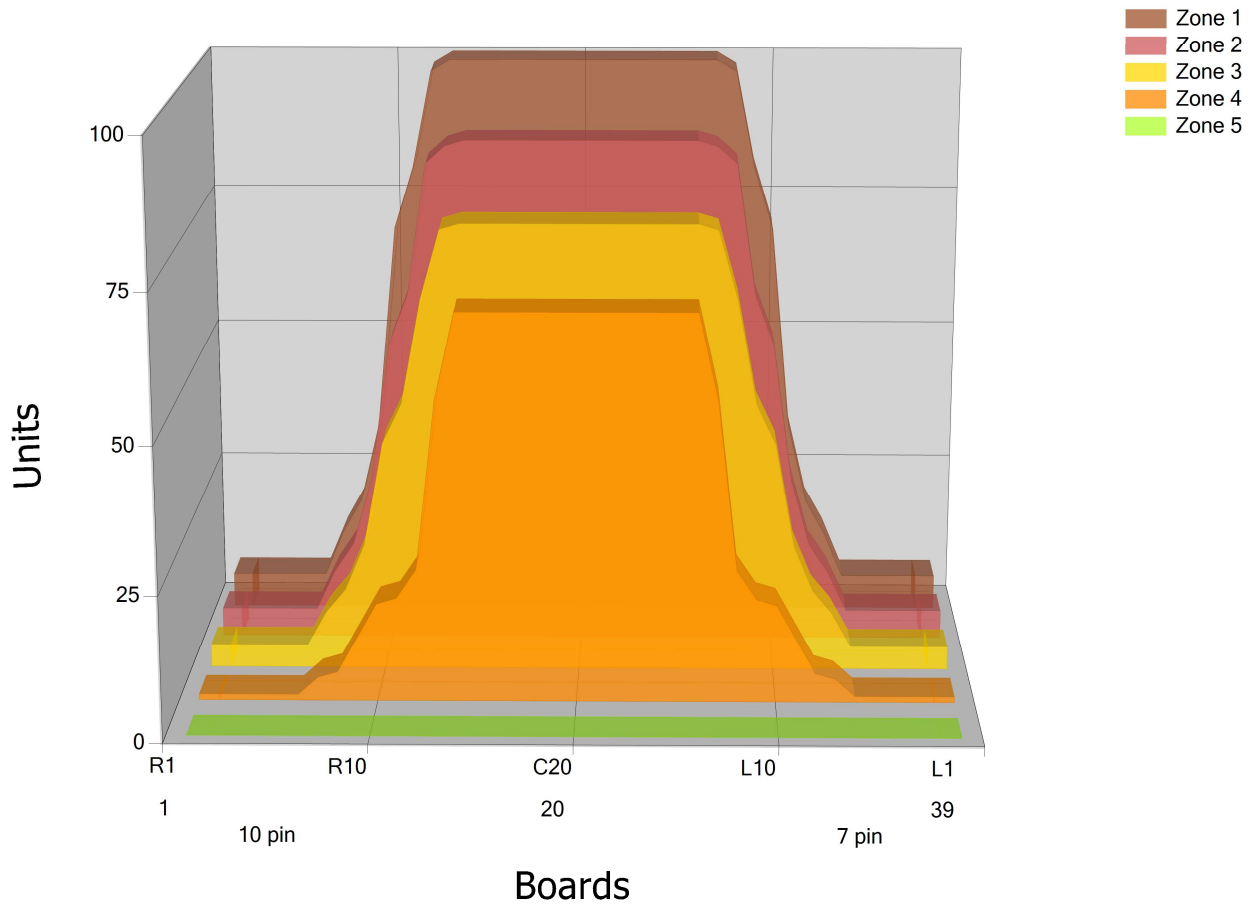

# TMV 24

Conditioner:

Cleaner:

## Zone Configuration

Cleaner Stop

Volume: 25.18

Mode: Clean and Condition

Speed: Max Clean

Start Cleaner Spray: 0 feet

Start Squeegee: 0 feet

Start Conditioning: 6 Inches

Split Pattern: No

Zone 1	Avg	Ratio	Zone 2	Avg	Ratio	Zone 3	Avg	Ratio	Zone 4	Avg	Ratio
Left	7.60	13.16 : 1	Left	6.40	13.91 : 1	Left	5.20	15.00 : 1	Left	1.60	41.88 : 1
Right	7.60	13.16 : 1	Right	6.40	13.91 : 1	Right	5.20	15.00 : 1	Right	1.60	41.88 : 1
Center	100.00		Center	89.00		Center	78.00		Center	67.00	

Zone 5	Avg	Ratio
Left	0.00	1.00 : 1
Right	0.00	1.00 : 1
Center	0.00	

Volume by Board