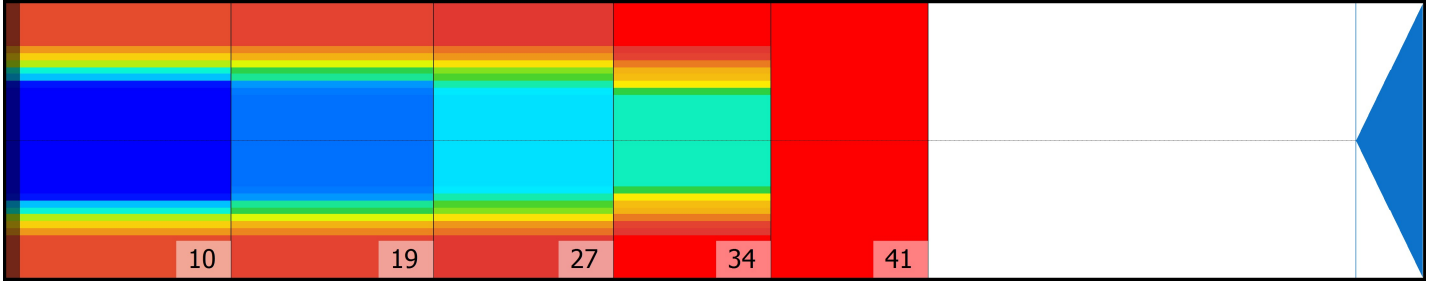

## Zone Configuration

Cleaner Stop

Volume: 25.18

Mode: Clean and Condition

Speed: Max Clean

Start Cleaner Spray: 0 feet

Start Squeegee: 0 feet

Start Conditioning: 6 Inches

Split Pattern: No

Zone 1	Avg	Ratio	Zone 2	Avg	Ratio	Zone 3	Avg	Ratio	Zone 4	Avg	Ratio
Left	7.60	13.16 : 1	Left	6.40	13.91 : 1	Left	5.20	15.00 : 1	Left	1.60	41.88 : 1
Right	7.60	13.16 : 1	Right	6.40	13.91 : 1	Right	5.20	15.00 : 1	Right	1.60	41.88 : 1
Center	100.00		Center	89.00		Center	78.00		Center	67.00	

Zone 5	Avg	Ratio
Left	0.00	1.00 : 1
Right	0.00	1.00 : 1
Center	0.00	

Volume by Board