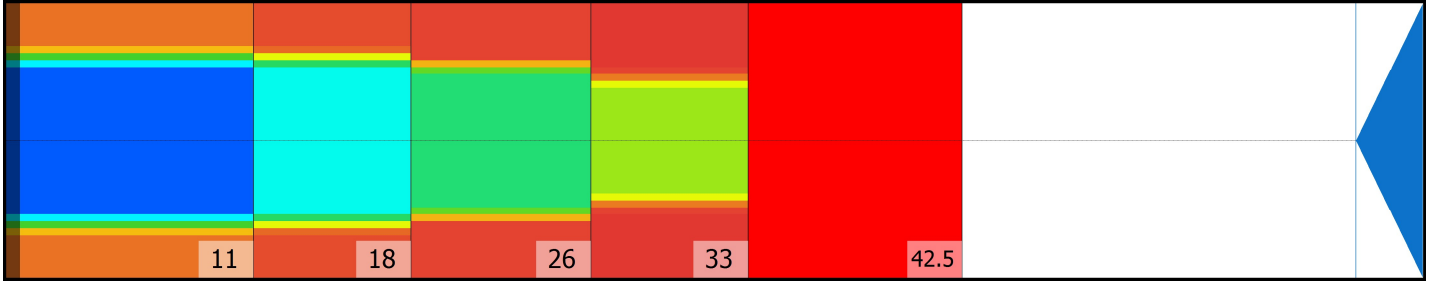

TL-1

Conditioner:

Cleaner:

Zone Configuration

Cleaner Stop

Volume: 22.4

Mode: Clean and Condition

Speed: Max Clean

Start Cleaner Spray: 0 feet

Start Squeegee: 0 feet

Start Conditioning: 6 Inches

Split Pattern: No

Zone 1	Avg	Ratio	Zone 2	Avg	Ratio	Zone 3	Avg	Ratio	Zone 4	Avg	Ratio
Left	11.60	7.84 : 1	Left	6.60	11.06 : 1	Left	5.00	11.60 : 1	Left	4.00	9.25 : 1
Right	11.60	7.84 : 1	Right	6.60	11.06 : 1	Right	5.00	11.60 : 1	Right	4.00	9.25 : 1
Center	91.00		Center	73.00		Center	58.00		Center	37.00	
Zone 5	Avg	Ratio									
Left	0.00	1.00 : 1									
Right	0.00	1.00 : 1									
Center	0.00										