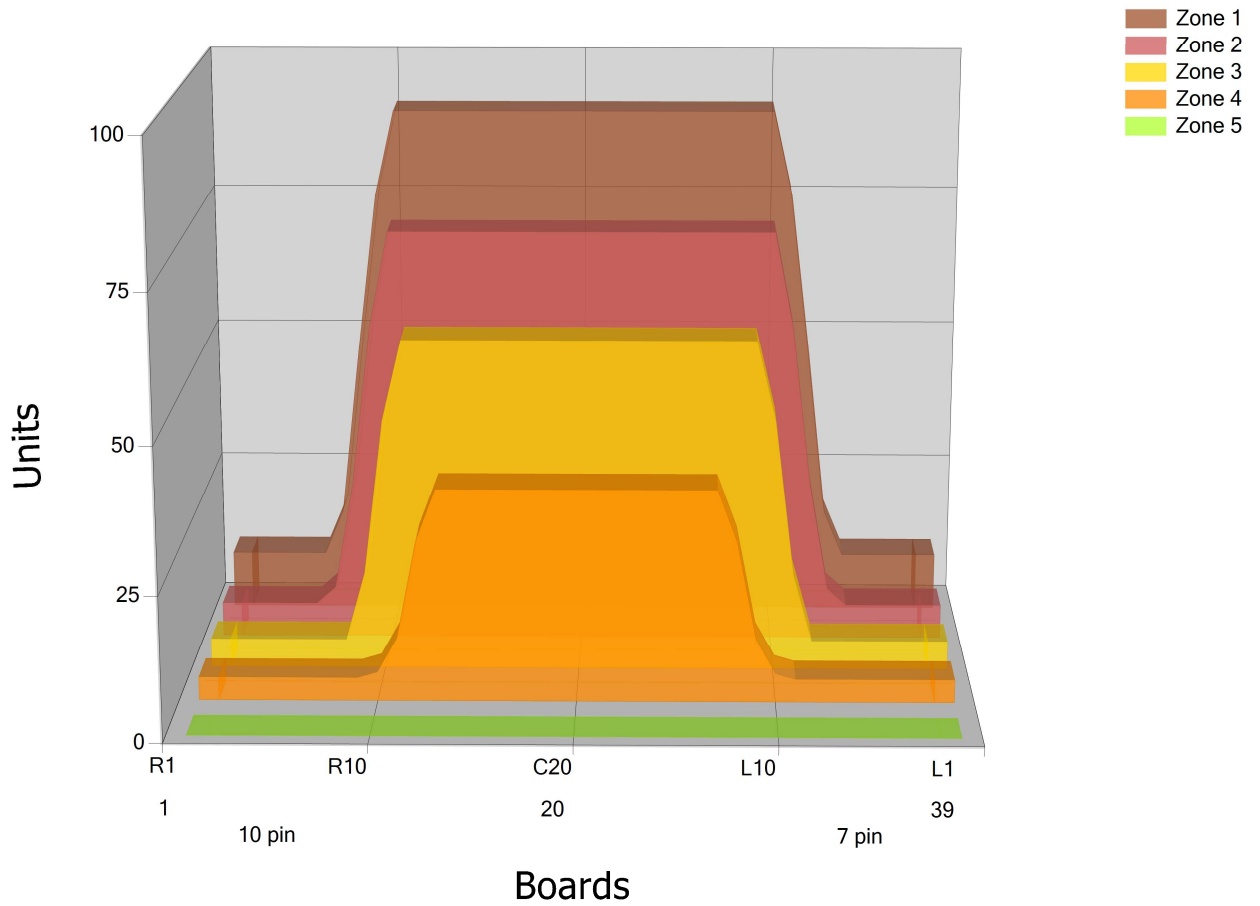

TL-1

Conditioner:

Cleaner:

Zone Configuration

Cleaner Stop

Volume: 22.4

Mode: Clean and Condition

Speed: Max Clean

Start Cleaner Spray: 0 feet

Start Squeegee: 0 feet

Start Conditioning: 6 Inches

Split Pattern: No

Zone 1	Avg	Ratio	Zone 2	Avg	Ratio	Zone 3	Avg	Ratio	Zone 4	Avg	Ratio
Left	11.60	7.84 : 1	Left	6.60	11.06 : 1	Left	5.00	11.60 : 1	Left	4.00	9.25 : 1
Right	11.60	7.84 : 1	Right	6.60	11.06 : 1	Right	5.00	11.60 : 1	Right	4.00	9.25 : 1
Center	91.00		Center	73.00		Center	58.00		Center	37.00	
Zone 5	Avg	Ratio									
Left	0.00	1.00 : 1									
Right	0.00	1.00 : 1									
Center	0.00										

Volume by Board