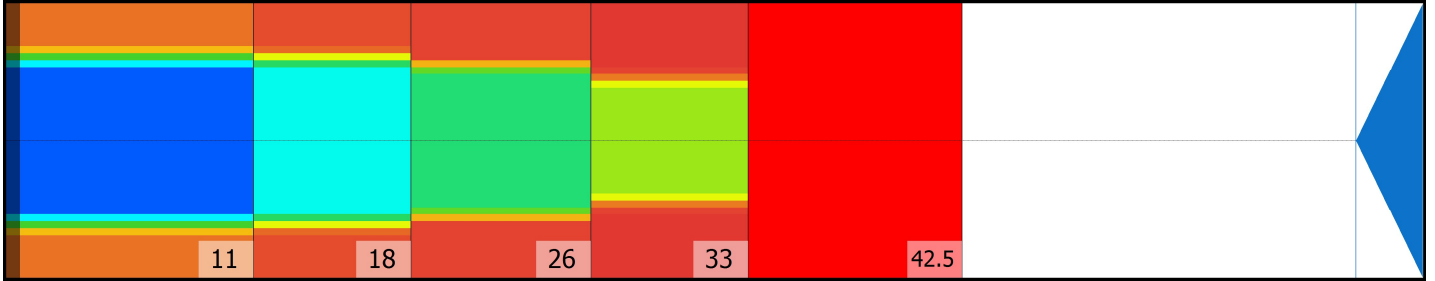

PINBALLWZARD

Conditioner:

Cleaner:

Zone Configuration

Cleaner Stop

Volume: 22.4

Mode: Clean and Condition

Speed: Max Clean

Start Cleaner Spray: 0 feet

Start Squeegee: 0 feet

Start Conditioning: 6 Inches

Split Pattern: No

Zone 1	Avg	Ratio	Zone 2	Avg	Ratio	Zone 3	Avg	Ratio	Zone 4	Avg	Ratio
Left	11.60	7.84 : 1	Left	6.60	11.06 : 1	Left	5.00	11.60 : 1	Left	4.00	9.25 : 1
Right	11.60	7.84 : 1	Right	6.60	11.06 : 1	Right	5.00	11.60 : 1	Right	4.00	9.25 : 1
Center	91.00		Center	73.00		Center	58.00		Center	37.00	
Zone 5	Avg	Ratio									
Left	0.00	1.00 : 1									
Right	0.00	1.00 : 1									
Center	0.00										