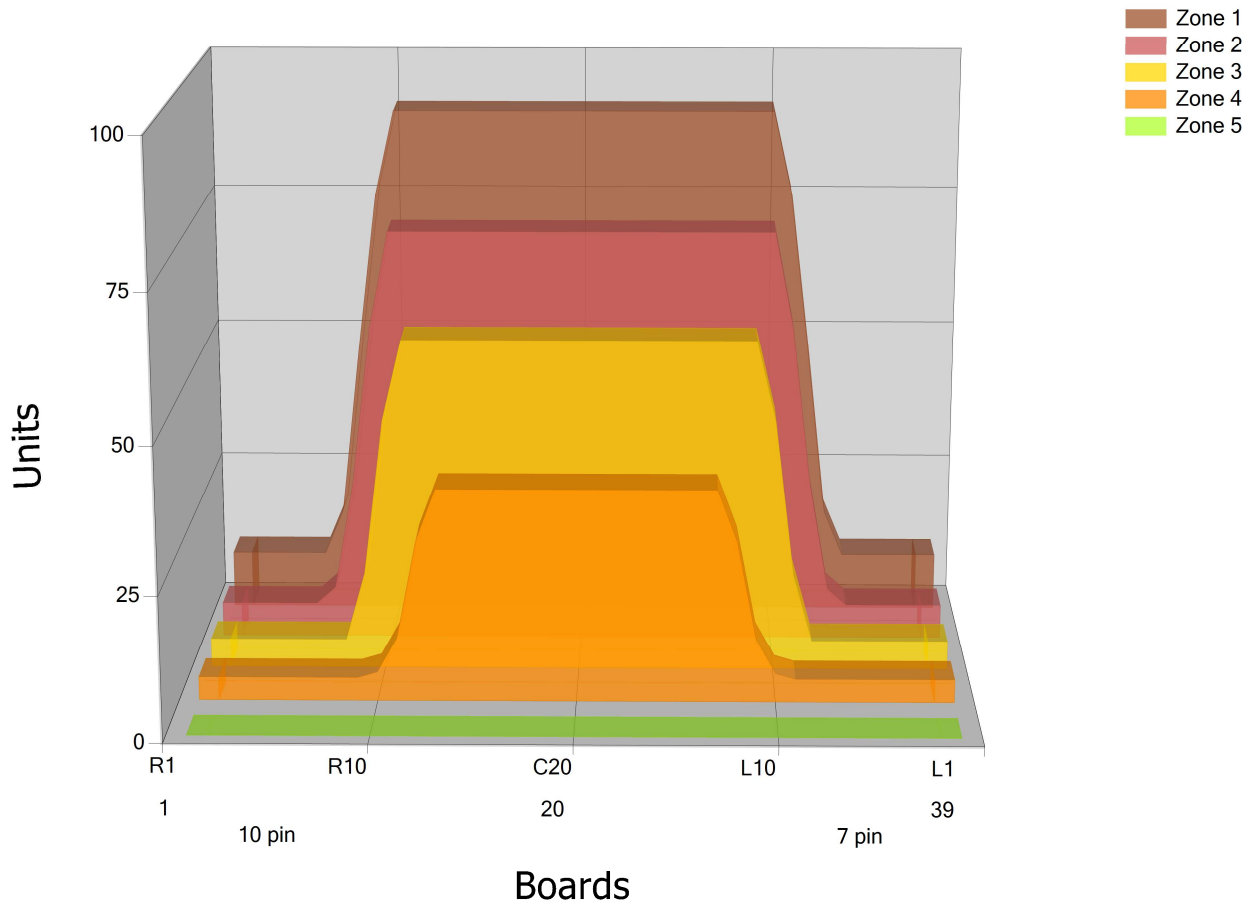

PINBALLWZARD

Conditioner:

Cleaner:

Zone Configuration

Cleaner Stop

Volume: 22.4

Mode: Clean and Condition

Speed: Max Clean

Start Cleaner Spray: 0 feet

Start Squeegee: 0 feet

Start Conditioning: 6 Inches

Split Pattern: No

Zone 1	Avg	Ratio	Zone 2	Avg	Ratio	Zone 3	Avg	Ratio	Zone 4	Avg	Ratio
Left	11.60	7.84 : 1	Left	6.60	11.06 : 1	Left	5.00	11.60 : 1	Left	4.00	9.25 : 1
Right	11.60	7.84 : 1	Right	6.60	11.06 : 1	Right	5.00	11.60 : 1	Right	4.00	9.25 : 1
Center	91.00		Center	73.00		Center	58.00		Center	37.00	
Zone 5	Avg	Ratio									
Left	0.00	1.00 : 1									
Right	0.00	1.00 : 1									
Center	0.00										

Volume by Board